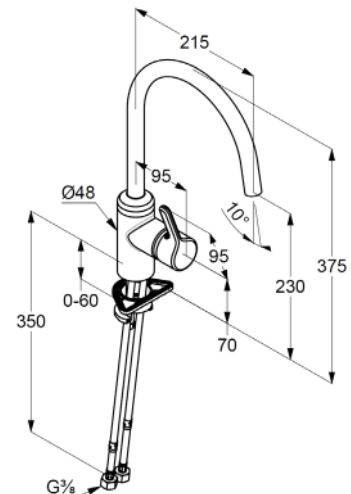

Technische Daten/ Technical Data

KLUDI BINGO STAR
kitchen faucet
DN 15

Ref.: 428030578

Finishes:
05 chrome

Product description
Manufacturer KLUDI GmbH & Co. KG
Typ: KLUDI BINGO STAR
kitchen faucet
Ref.: 428030578

kitchen faucet
single lever mixer
1-hole mounted
solid lever, metal
lateral actuation
aerator M16,5 PCA laminar
ceramic cartridge with hot water safety device
flow rate at 3 bar 7,6 l/min.
swivel spout (360°)
flexible hoses G3/8 DVGW approved
rapid installation set

Produktabbildung/ Product picture

Maßzeichnung/ Dimensional drawing

Durchfluss/ Flow rate