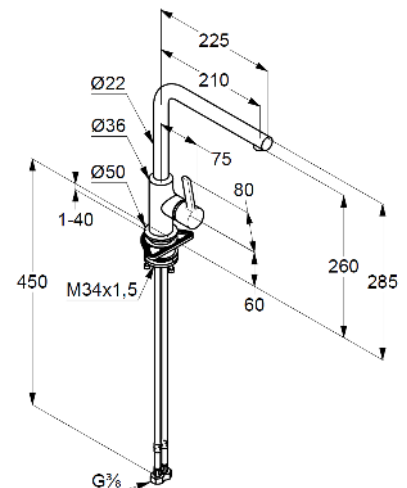

Technische Daten/ Technical Data

KLUDI L-INE S
kitchen faucet
DN 15

Ref.:
408030575

Finishes:
05 chrome

Product description
Manufacturer KLUDI GmbH & Co. KG
Typ: KLUDI L-INE S
kitchen faucet
Ref.: 408030575

kitchen faucet
single lever mixer
1-hole mounted
solid lever, metal
lateral actuation
aerator M18 PCA laminar
ceramic cartridge
flow rate at 3 bar 7,6 l/min.
swivel spout (360°)
flexible hoses G $\frac{3}{8}$ DVGW approved
shank-fixing

Produktabbildung/ Product picture

Maßzeichnung/ Dimensional drawing

Durchfluss/ Flow rate