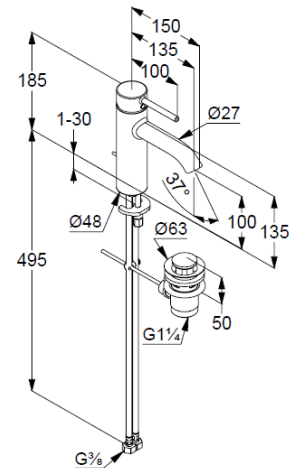

single lever basin mixer 100

Ref.: 382800576

basin mixer

single lever mixer

1-hole mounted

solid lever, metal

aerator, S-Pointer M18,5 PCA

ceramic cartridge with hot water safety device

flow rate at 3 bar 5 l/min.

flexible hoses G3/8 DVGW approved

rapid installation set

pop up waste G1 1/4 metal

EU taxonomy: max. 6 l/min. -

Substantial Contribution (SC) possible

Produktabbildung/ Product picture

Maßzeichnung/ Dimensional drawing

Durchfluss/ Flow rate